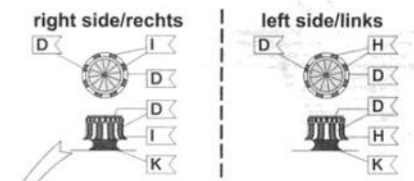

103 ?

battleship "Bismarck", Baltic Sea, autumn 1940

1:700

104 ?

battleship "Bismarck", Atlantic Ocean, 27th of may 1941